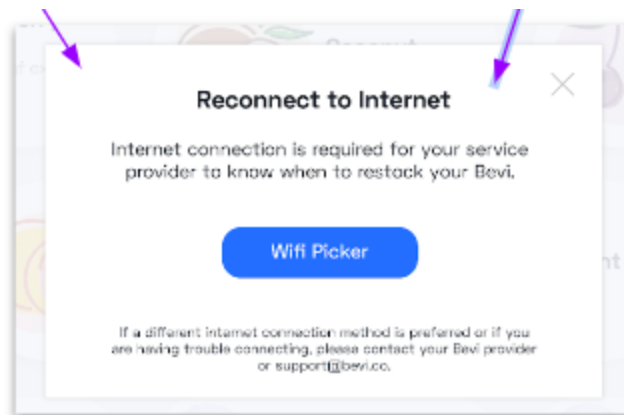

Upon selecting the Icon the following screen will appear.