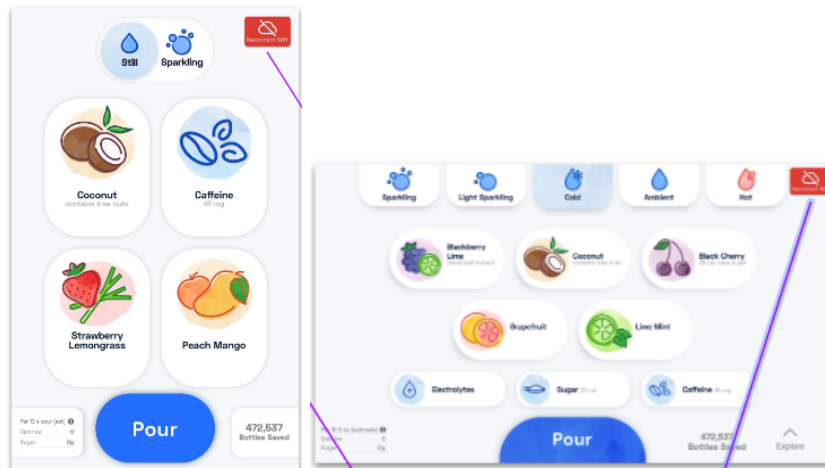

[Guide] AlertCenter - Bluetooth Retrofit

Overview

Bluetooth is used to read QR codes that run

How can I fix the Bluetooth unavailable alert?

NEEDS NEW PICTURE

Bevi Stand up 1.x and Countertop

Bevi Standup 2.0