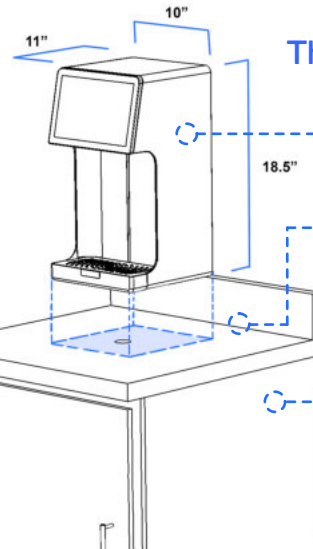

Access to 1/4" outer diameter water line and 115V electrical outlet

Clearance requirements: 1" around the sides, 2" in the back, 3" on the top

22"

From setting it up to keeping it running smoothly, Bevi® takes care of it all with smart features and remote monitoring to give you peace of mind.

The Countertop 1.5

Access to 3/8" outer diameter water line and 120V electrical outlet

1-1/4" diameter hole through the countertop to route wiring

For hidden plumbing, a total of 21" wide / 22" tall / 22" deep of cabinet space is required