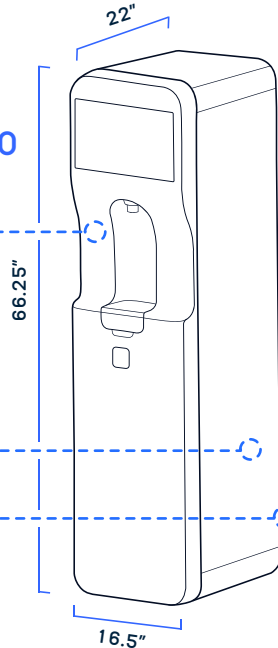

Access to 1/4" outer diameter water line and 115V electrical outlet

Clearance requirements: 1" around the sides, 2" in the back, 3" on the top

22"

From setting it up to keeping it running smoothly, Bevi® takes care of it all with smart features and remote monitoring to give you peace of mind.

The Countertop 1.5

Access to 3/8" outer diameter water line and 120V electrical outlet

1-1/4" diameter hole through the countertop to route wiring

For hidden plumbing, a total of 21" wide / 22" tall / 22" deep of cabinet space is required