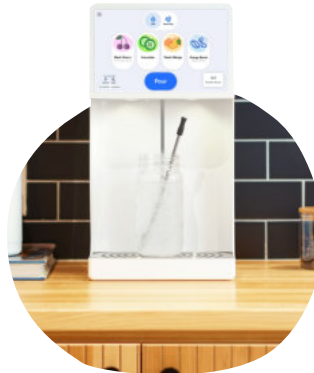

Cheers to a greener world

Your Bevi[®] machine can save thousands and thousands of bottles and cans a year.

SEE BEVI
IN ACTION

www.bevi.co

Our Smart Water Coolers[®]

The Standup 2.0

- Enjoy filtered still, light sparkling, and sparkling water
- Pick from a range of temperatures: cold, ambient, or hot water
- Relish in ultimate variety with 8 flavors and enhancements
- Mix up to 3 flavors and 2 enhancements to craft your perfect drink
- Experience an expansive, easy to use 15.5" touchscreen

The Countertop 1.5

- Keep all of the plumbing tucked away in a cabinet—and the experience of pouring up top
- Enjoy filtered still or sparkling water
- Delight in 4 flavors and enhancements
- Mix up to 3 flavors or enhancements
- Experience an intuitive 10" touchscreen
- And your 10" tall water bottles are welcome too!