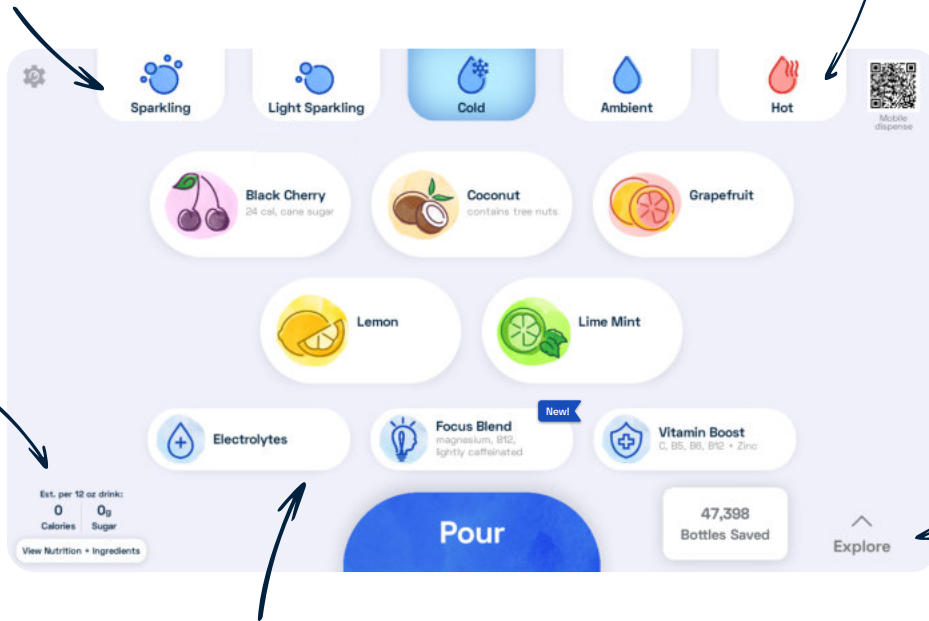

Cheers to a greener world

Your Bevi[®] machine can save thousands and thousands of bottles and cans a year.

SEE BEVI
IN ACTION

www.bevi.co

Our Smart Water Coolers[®]

The Standup 2.0

- Enjoy filtered still, light sparkling, and sparkling water
- Pick from a range of temperatures: cold, ambient, or hot water
- Relish in ultimate variety with 8 flavors and enhancements
- Mix up to 3 flavors and 2 enhancements to craft your perfect drink
- Experience an expansive, easy to use 15.5" touchscreen

The Countertop 1.5

- Keep all of the plumbing tucked away in a cabinet—and the experience of pouring up top
- Enjoy filtered still or sparkling water
- Delight in 4 flavors and enhancements
- Mix up to 3 flavors or enhancements
- Experience an intuitive 10" touchscreen
- And your 10" tall water bottles are welcome too!

How it works:

1 Choose your bubbles

All water passes through our state-of-the-art carbon filters, so you don't have to worry about microplastics, taste and odor, bacteria, or anything else that shouldn't be in your cup.

2 Choose your temperature

Enjoy water chilled to a crisp 38 degrees. The Standup 2.0 also includes hot and ambient options, ready for any time of day or mood you're in.

REVIEW NUTRITIONAL INFORMATION

Wondering what's in your beverage? Nutrition facts are a tap away.